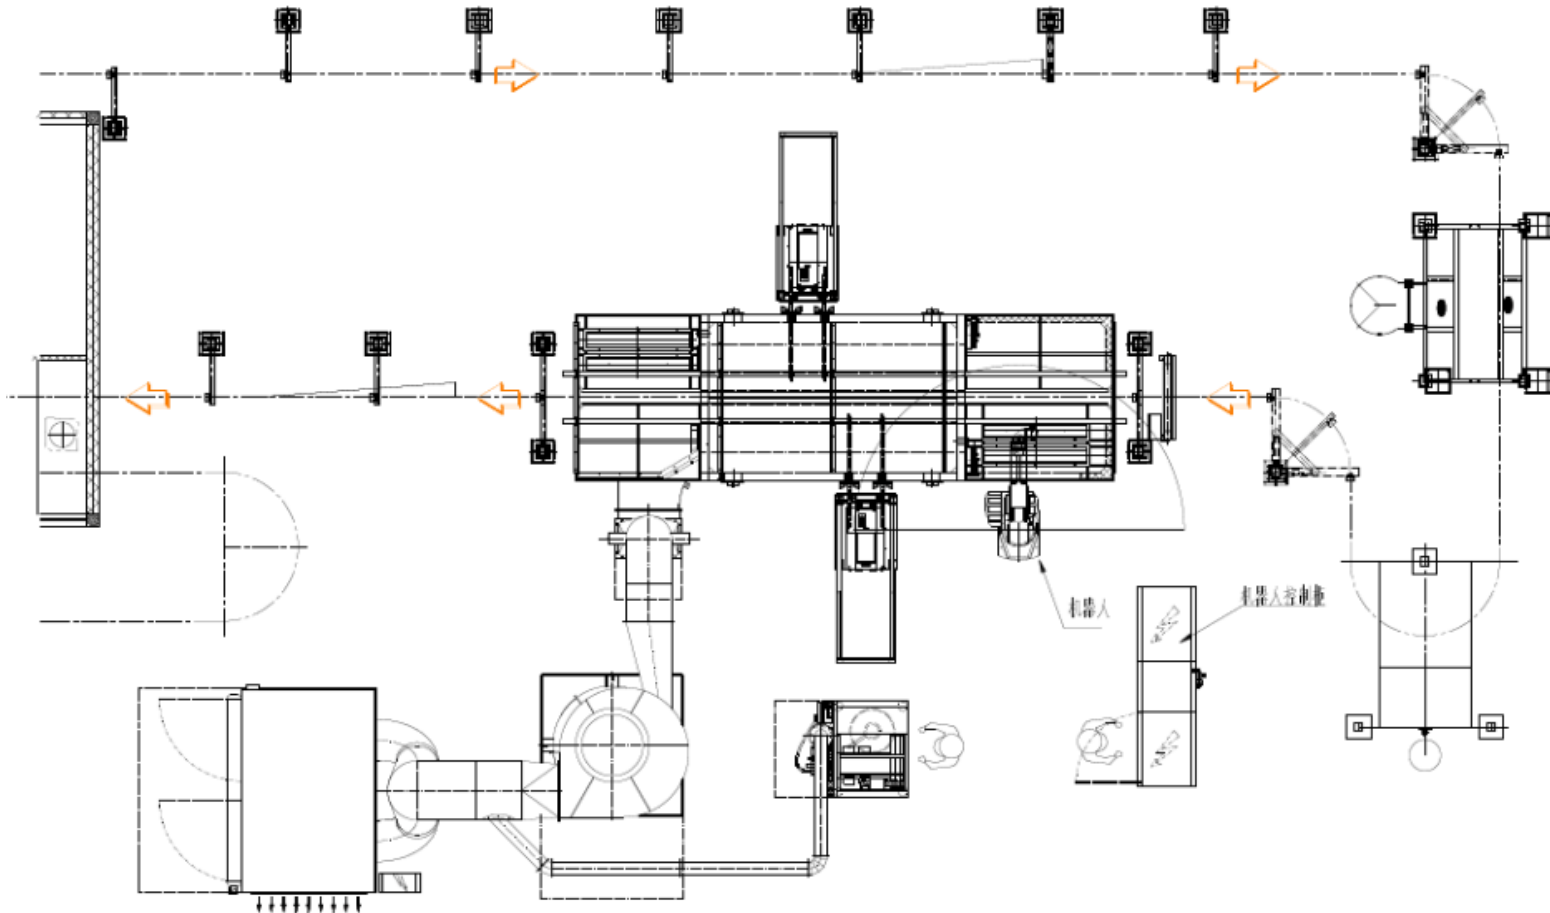

Application Success Stories

Installation Key Data

Parts: Elevator

Object sizes:

H 2600 mm

W 400 mm

Conveyor Speed: 3.5 m/min

Scope of delivery: